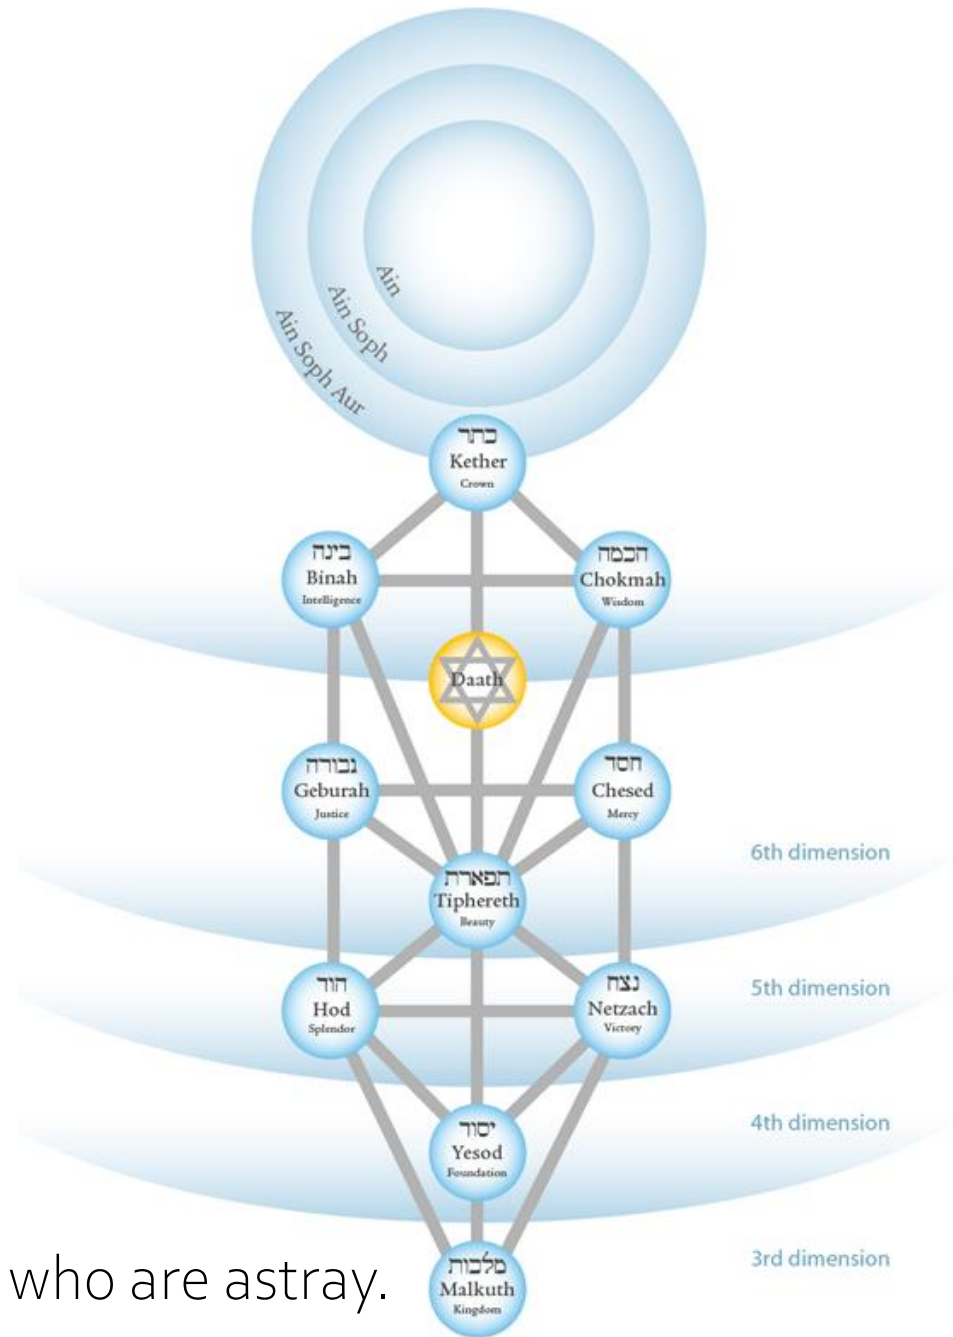

The Sufi Path of Self-knowledge
Lecture Nine

The Nature of Being

Al-Fatihah: The Opening

In the Name of Allah

Praise be to Allah
Lord of the worlds

Master of the Day of Judgment

Thee do we worship

and from Thee we seek help.

Guide us upon the straight path

The path of those whom Thou has blessed

Not of those who incur wrath

...nor of those who are astray.