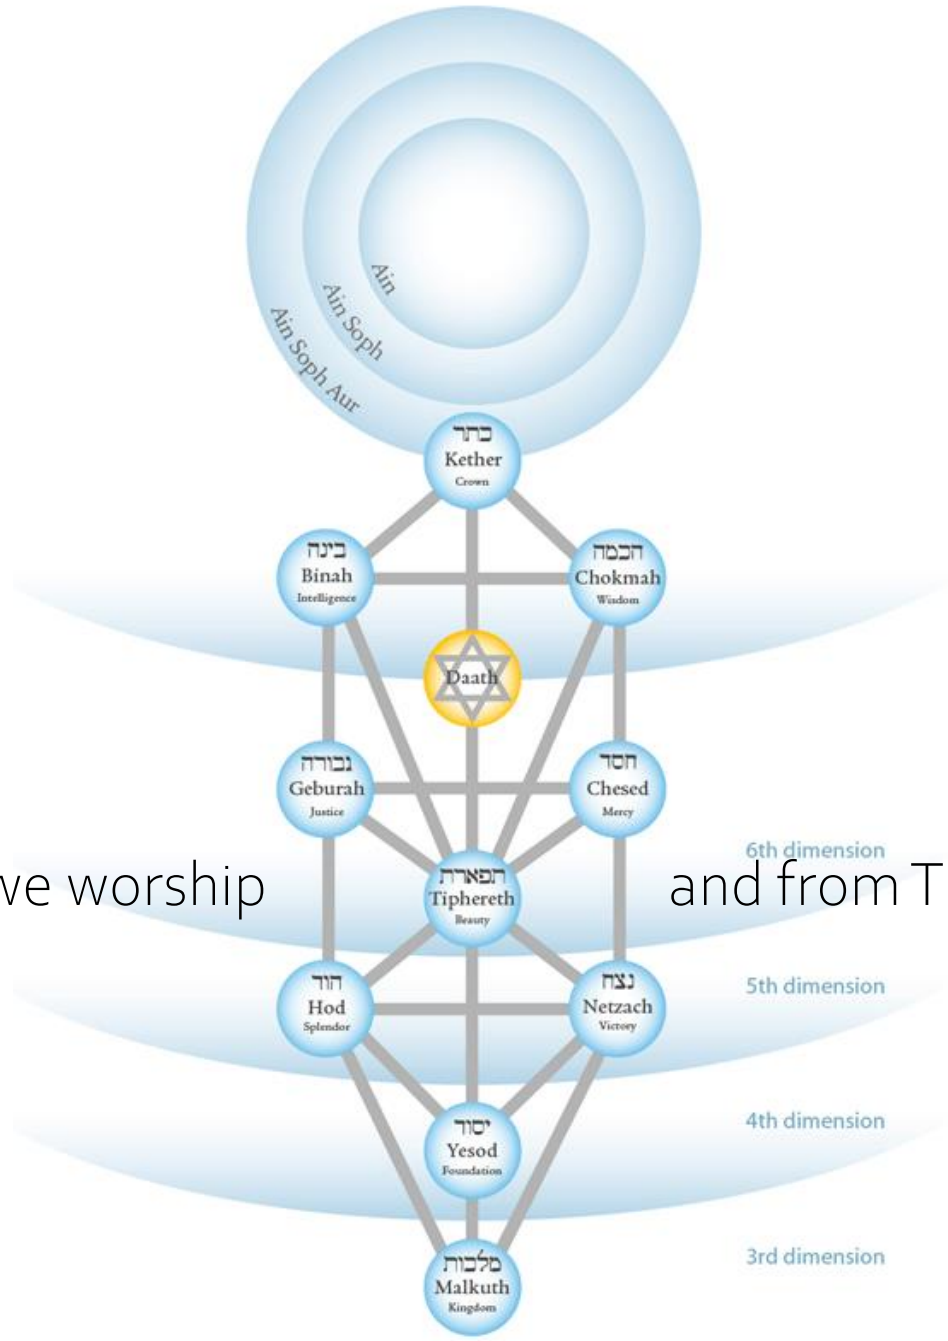

The Sufi Path of Self-knowledge
Lecture Nine

The Nature of Being

Al-Fatihah: The Opening

In the Name of Allah

Praise be to Allah
Lord of the worlds

Master of the Day of Judgment

Thee do we worship

and from Thee we seek help.

Guide us upon the straight path

The path of those whom Thou has blessed

Not of those who incur wrath

...nor of those who are astray.