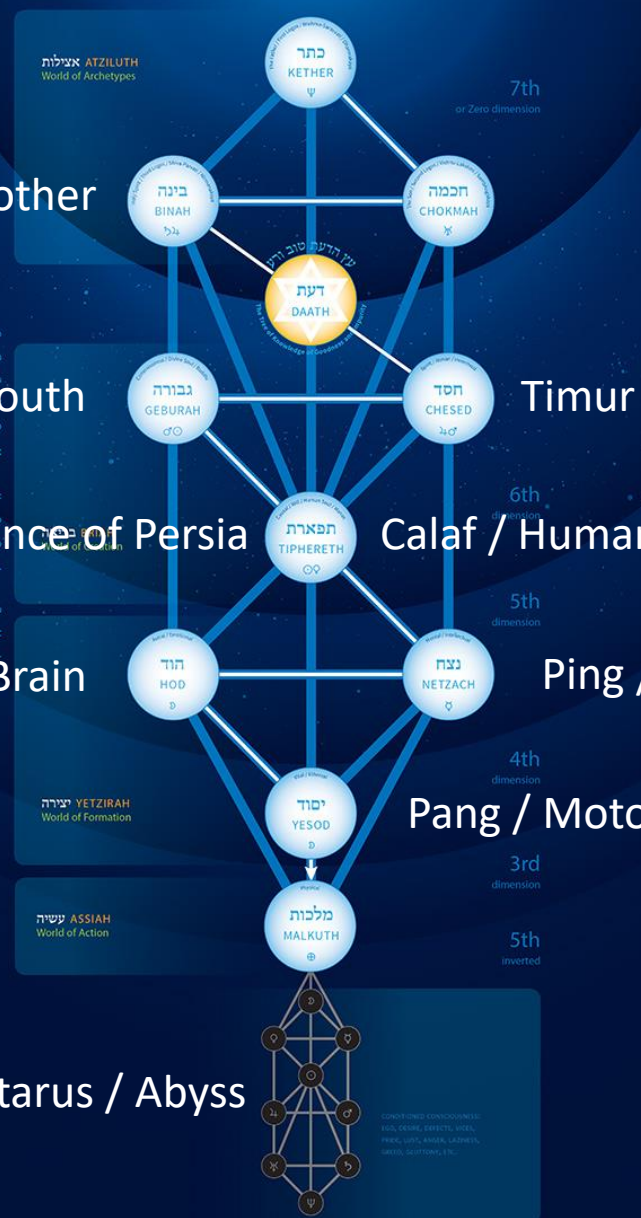

Turandot: Act I

Alchemy, Kabbalah, and the
Mysteries of the Divine Mother

The funeral ordeals of the thirteenth arcanum developed as a profound opera within the great archaic mysteries.

The austere hierophants of the great mysteries rose from within the old sepulchers of ancient times.

The old operas of the thirteenth arcanum resounded with their ineffable melodies in the terrifying night of the centuries within the subterranean caverns of the Earth.

—Samael Aun Weor, *The Aquarian Message: "The First Begotten of the Dead"*

The Tree of Life

Act I

China / The Far East

Turandot / Divine Mother

Liu / Divine Soul / South

Prince of Persia

Pong / Emotional Brain

City of Peking / Tartarus / Abyss

אין AIN
אין סוף AIN SOPH
אין סוף אור AIN SOPH AUR
The Absolute

Pang / Motor-Instinctive-Sexual Brain