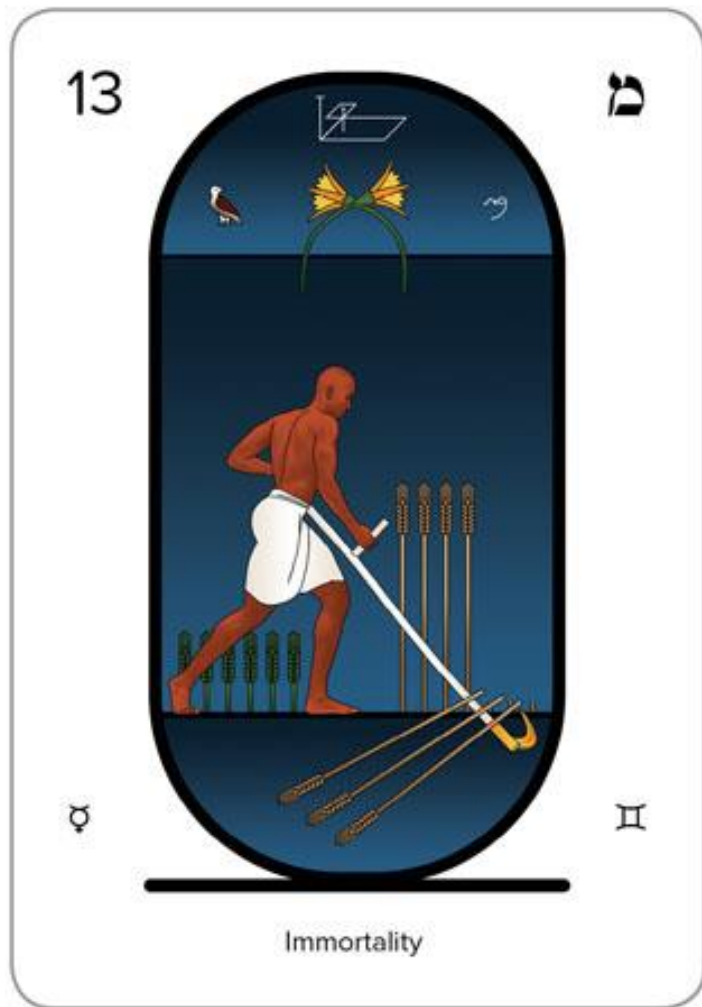

Turandot: Act I

Alchemy, Kabbalah, and the
Mysteries of the Divine Mother

The funeral ordeals of the thirteenth arcanum developed as a profound opera within the great archaic mysteries.

The austere hierophants of the great mysteries rose from within the old sepulchers of ancient times.

The old operas of the thirteenth arcanum resounded with their ineffable melodies in the terrifying night of the centuries within the subterranean caverns of the Earth.

—Samael Aun Weor, *The Aquarian Message: "The First Begotten of the Dead"*

The Tree of Life

Act I

China / The Far East

Turandot / Divine Mother

Liu / Divine Soul / South

Prince of Persia

Pong / Emotional Brain

City of Peking / Tartarus / Abyss