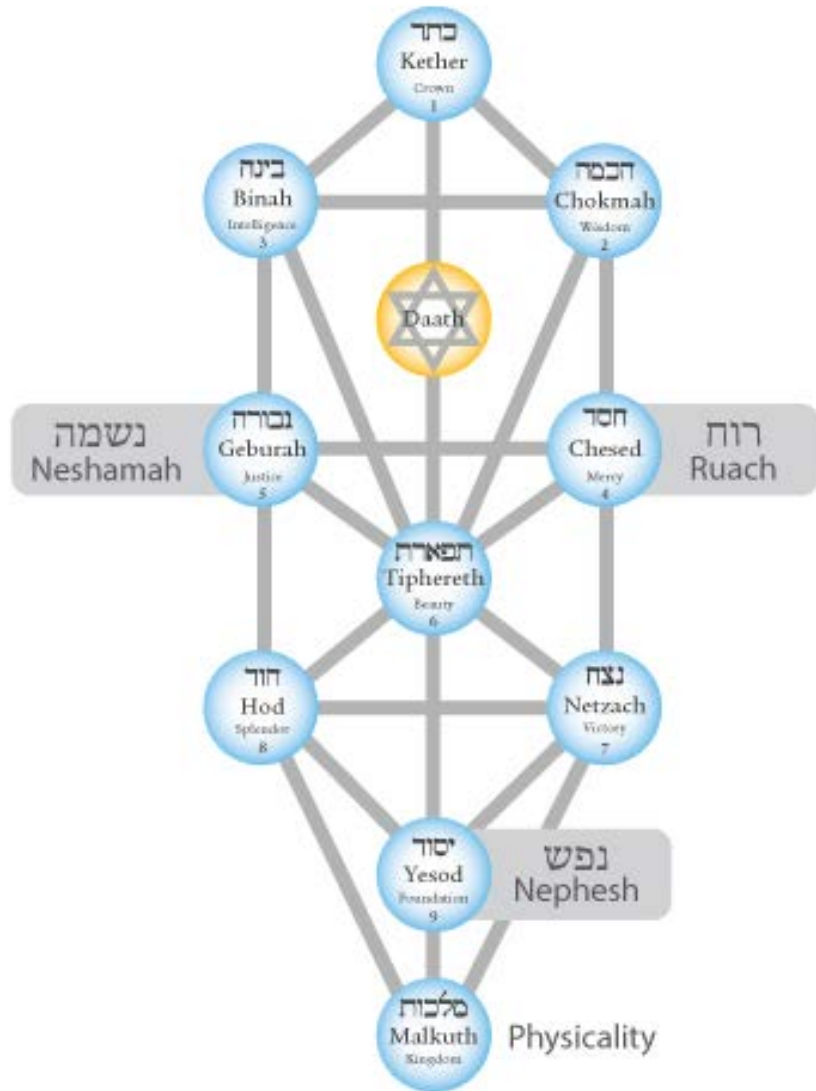

# Arcanum 3: The Empress

3

4

The Empress

# The Three Souls of Kabbalah and Alchemy

- נפש Nephesh: Animal Soul
- רוח Ruach: Thinking Soul
- נשמה Neshamah: Spiritual Soul

## Quranic References:

- “The soul that commands to evil” (12:53)
- “The blaming soul” (75:2)
- “The soul at peace” (89:27)

# Hebrew Letter ג Gimel

- Gnana, Jnana, Gnosis, Knowledge
- God: ג Gimel, ו Vav, ד Daleth
- Gamal: Hebrew word for camel.  
“Bridge” in Aramaic, a hump in the spine of a camel.
- Gimul: “to give,” either punishment or reward, represents a wealthy man (ג Gimel) giving to a poor man (ד Daleth).