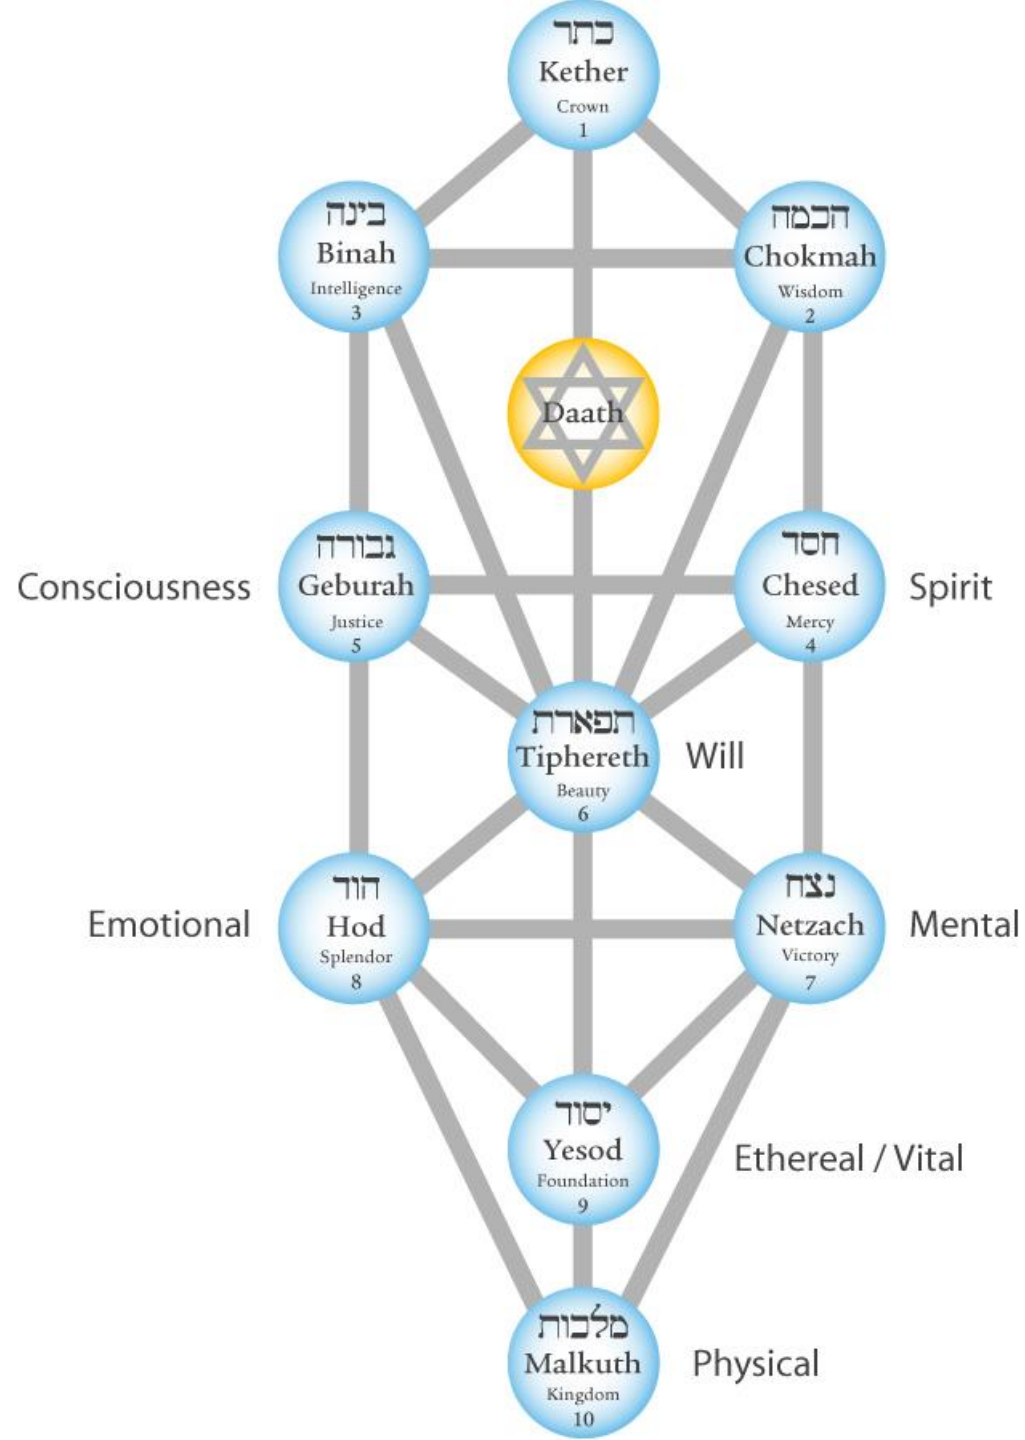

# Arcanum 3: The Empress

3

4

The Empress

# The Three Souls of Kabbalah and Alchemy

- נפש Nephesh: Animal Soul
- רוח Ruach: Thinking Soul
- נשמה Neshamah: Spiritual Soul

## Quranic References:

- “The soul that commands to evil” (12:53)
- “The blaming soul” (75:2)
- “The soul at peace” (89:27)

# Hebrew Letter ג Gimel

- Gnana, Jnana, Gnosis, Knowledge
- God: ג Gimel, ו Vav, ד Daleth
- Gamal: Hebrew word for camel.  
“Bridge” in Aramaic, a hump in the spine of a camel.
- Gimul: “to give,” either punishment or reward, represents a wealthy man (ג Gimel) giving to a poor man (ד Daleth).